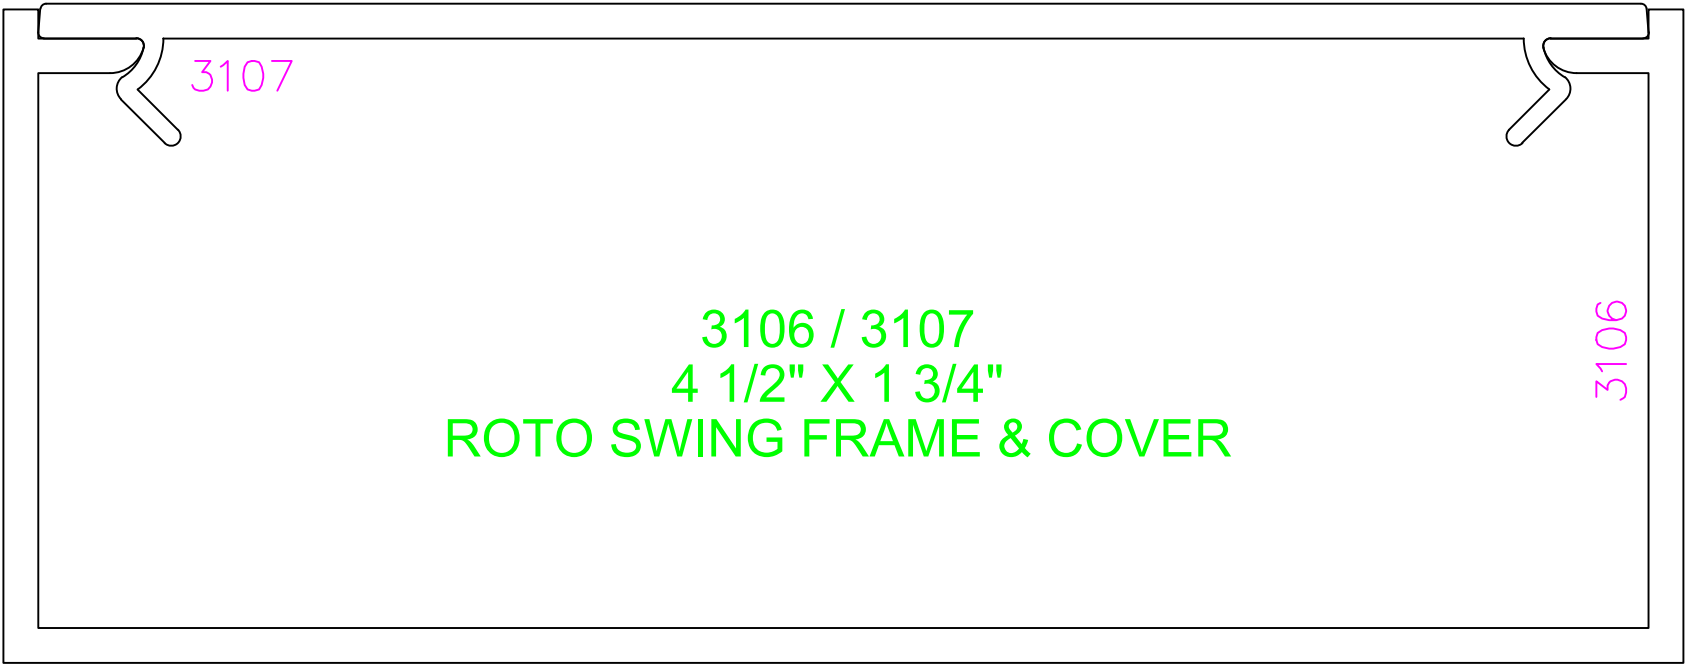

4 1/2"

3107

3106

3106 / 3107
4 1/2" X 1 3/4"
ROTO SWING FRAME & COVER

1 3/4"